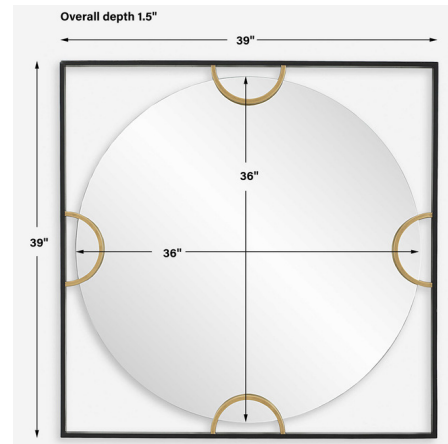

By Uttermost

Description

A square iron frame finished in satin black surrounds a suspended, round polished edged mirror, held with antique gold half round iron bands.

Shown in satin black

Specifications

COLOR	N/A
BODY FINISH	Satin Black
WATTAGE	N/A
DIMMER	N/A
DIMENSIONS	39"W x 39"H x 1.5"D
BULB	N/A
COUNTRY OF ORIGIN	China