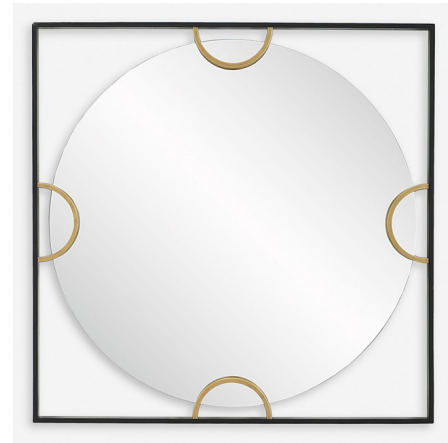

By Uttermost

Description

A square iron frame finished in satin black surrounds a suspended, round polished edged mirror, held with antique gold half round iron bands.

Shown in satin black

Specifications

COLOR	N/A
BODY FINISH	Satin Black
WATTAGE	N/A
DIMMER	N/A
DIMENSIONS	39"W x 39"H x 1.5"D
BULB	N/A
COUNTRY OF ORIGIN	China