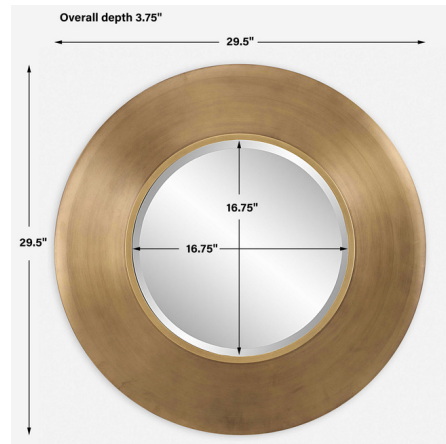

By Uttermost

Description

Showcasing a sleek and sophisticated design, the Contessa Round Mirror features a curved antiqued gold metal frame that surrounds a petite beveled mirror.

Shown in antique gold

Specifications

COLOR	N/A
BODY FINISH	Antique Gold
WATTAGE	N/A
DIMMER	N/A
DIMENSIONS	29.5"W x 29.5"H x 3.75"D
BULB	N/A
COUNTRY OF ORIGIN	China

CLICK TO VIEW PRODUCT

Notes: