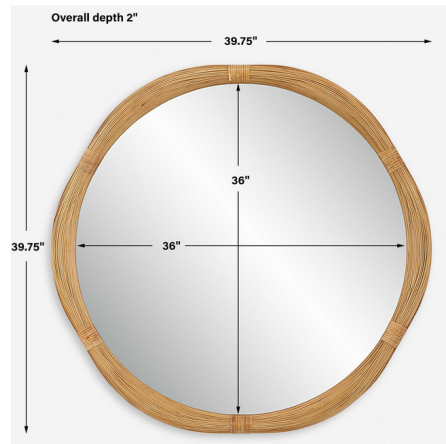

Shown in rattan / mirror

Specifications

COLOR	Mirror
BODY FINISH	Rattan
WATTAGE	N/A
DIMMER	N/A
DIMENSIONS	39.75"W x 39.75"H x 2"D
BULB	N/A
COUNTRY OF ORIGIN	China

CLICK TO VIEW PRODUCT

Notes: