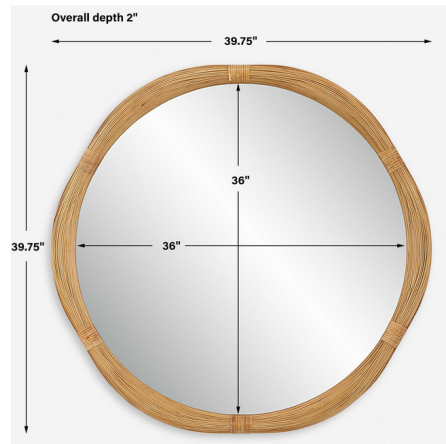

## Salina Mirror By Uttermost

### Description

Inspired by elements found in nature this round mirror features a bamboo wrapped frame banded with natural rattan wraps, creating an organic shape.

Shown in rattan / mirror

### Specifications

COLOR	Mirror
BODY FINISH	Rattan
WATTAGE	N/A
DIMMER	N/A
DIMENSIONS	39.75"W x 39.75"H x 2"D
BULB	N/A
COUNTRY OF ORIGIN	China

CLICK TO VIEW PRODUCT

Notes: