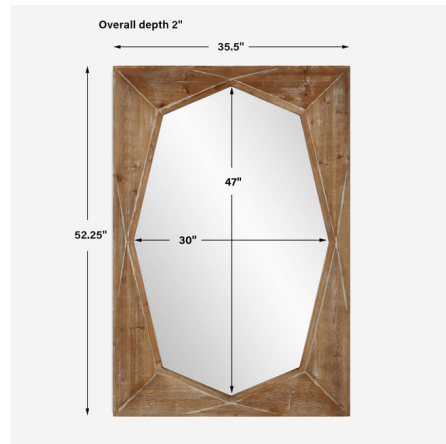

By Uttermost

Description

The Marquise Mirror features a diamond shaped profile showcasing a concaved natural wood frame with a subtle light gray wash, adding dimension to the geometric design. May be hung horizontal or vertical.

Shown in natural wood

Specifications

| | |
|-------------------|------------------------|
| COLOR | N/A |
| BODY FINISH | Natural Wood |
| WATTAGE | N/A |
| DIMMER | N/A |
| DIMENSIONS | 35.5"W x 52.25"H x 2"D |
| BULB | N/A |
| COUNTRY OF ORIGIN | China |