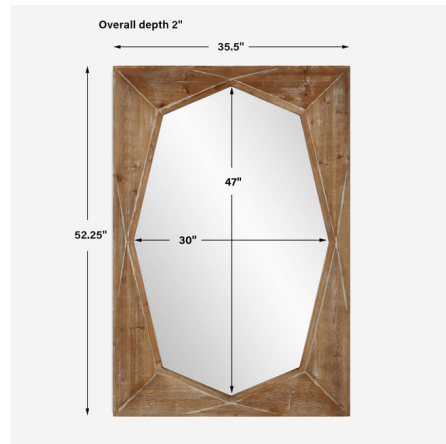

By Uttermost

Description

The Marquise Mirror features a diamond shaped profile showcasing a concaved natural wood frame with a subtle light gray wash, adding dimension to the geometric design. May be hung horizontal or vertical.

Shown in natural wood

Specifications

COLOR	N/A
BODY FINISH	Natural Wood
WATTAGE	N/A
DIMMER	N/A
DIMENSIONS	35.5"W x 52.25"H x 2"D
BULB	N/A
COUNTRY OF ORIGIN	China

CLICK TO VIEW PRODUCT

Notes: