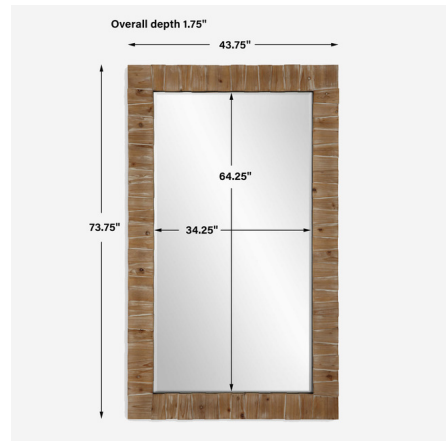

Description

Perfect addition to any coastal cottage, this Ayanna oversized mirror features overlapped slabs of solid fir wood creating an alternating pattern, accented with a subtle light gray wash. Mirror has a generous 1 1/4 inch bevel. May be hung horizontal or vertical.

Shown in light wood

Specifications

COLOR	N/A
BODY FINISH	Light Wood
WATTAGE	N/A
DIMMER	N/A
DIMENSIONS	43.75"W x 73.75"H x 1.75"D
BULB	N/A
COUNTRY OF ORIGIN	China

CLICK TO VIEW PRODUCT

Notes: