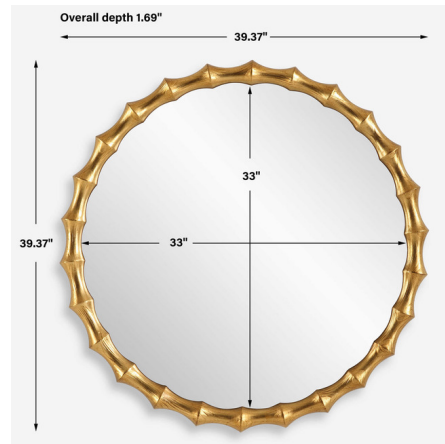

By Uttermost

Description

Inspired by the organic features of bamboo, the Nacala Round Mirror features a carved pinewood frame finished in an antiqued gold leaf with exposed wood grain detailing.

Shown in antique gold leaf / mirror

Specifications

COLOR	Mirror
BODY FINISH	Antique Gold Leaf
WATTAGE	N/A
DIMMER	N/A
DIMENSIONS	39.37\"W x 39.37\"H x 1.69\"D
BULB	N/A
COUNTRY OF ORIGIN	China

CLICK TO VIEW PRODUCT

Notes: