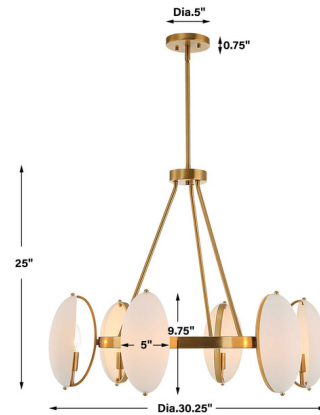

### Description

Strong clean structural lines finished in a warm brass enhanced with modern matte opal dome oval glass gives us an edgy eye catching Oviform Chandelier.

### Specifications

COLOR . . . . . White  
BODY FINISH . . . . . Brass  
WATTAGE . . . . . 54W  
DIMMER . . . . . Standard 120V  
DIMENSIONS . . . . . 30.25"W x 25"H  
BULB NOT INCLUDED . . . . . 6 x B10/Candelabra (E12)/9W/120V LED  
COUNTRY OF ORIGIN . . . . . China

### Technical Information

PRODUCT DIMENSIONS . . . . . Supplied with 3-12" stems and 1-6" stem.

Shown in brass / white

CLICK TO VIEW PRODUCT

Notes: