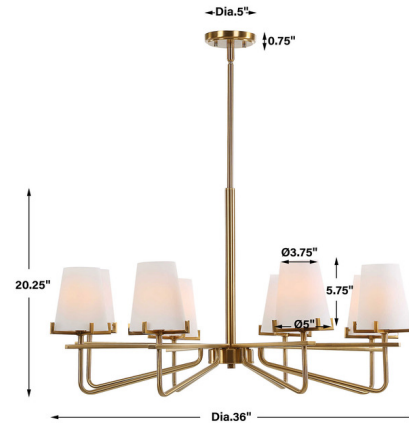

Description

Modern beauty with graceful accent lines in a warm brass finish, the Lassen Chandelier arms are topped with matte opal glass cone shaped shades, giving us a spectacular transitional chandelier.

Specifications

COLOR	White
BODY FINISH	Brass
WATTAGE	72W
DIMMER	Standard 120V
DIMENSIONS	36"W x 20.25"H
BULB NOT INCLUDED	8 x B10/Candelabra (E12)/9W/120V LED
COUNTRY OF ORIGIN	China

Technical Information

PRODUCT DIMENSIONS Supplied 3-12" stems and 1-6" stem

Shown in brass / white

CLICK TO VIEW PRODUCT

Notes: