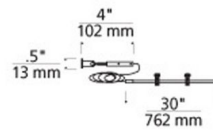

Description

Directional hardware for making a floating horizontal turn from a wall when the ceiling is inaccessible. Includes six feet of field-cutttable cable to provide tension for turn. Finish in Satin Nickel. ETL listed.

Specifications

COLOR	N/A
BODY FINISH	Satin Nickel
WATTAGE	N/A
DIMMER	N/A
DIMENSIONS	34"L x 0.5"W
BULB	N/A

Shown in satin nickel

CLICK TO VIEW PRODUCT

Notes: