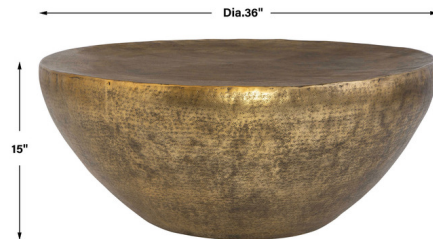

Lightology

lightology.com
866-954-4489
05-29-26

Project: _____

Company: _____

Location: _____ Fixture Type: _____

SPEC #: **UTT1301902**

Approved On: _____ Approved By: _____

Gilded Dome Coffee Table

By Uttermost

Description

A centerpiece that gleams, the Gilded Dome coffee table features beautifully hammered aluminum finished in antique gold.

Shown in antique gold

Specifications

COLOR	N/A
BODY FINISH	Antique Gold
WATTAGE	N/A
DIMMER	N/A
DIMENSIONS	36"W x 15"H x 36"D
BULB	N/A
COUNTRY OF ORIGIN	India