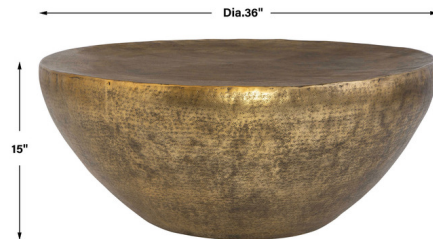

Lightology

lightology.com
866-954-4489
04-09-26

Project: _____

Company: _____

Location: _____ Fixture Type: _____

SPEC #: **UTT1301902**

Approved On: _____ Approved By: _____

Gilded Dome Coffee Table

By Uttermost

Description

A centerpiece that gleams, the Gilded Dome coffee table features beautifully hammered aluminum finished in antique gold.

Shown in antique gold

Specifications

COLOR	N/A
BODY FINISH	Antique Gold
WATTAGE	N/A
DIMMER	N/A
DIMENSIONS	36"W x 15"H x 36"D
BULB	N/A
COUNTRY OF ORIGIN	India