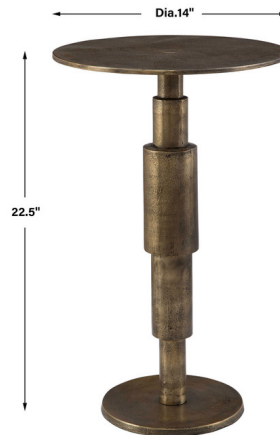

By Uttermost

Description

The perfect accent for any space, the Descend table features a stacked column design made of heavily textured cast aluminum finished in antique gold.

Specifications

COLOR	N/A
BODY FINISH	Antique Gold
WATTAGE	N/A
DIMMER	N/A
DIMENSIONS	14"W x 22.5"H x 14"D
BULB	N/A
COUNTRY OF ORIGIN	India

Shown in antique gold

CLICK TO VIEW PRODUCT

Notes: