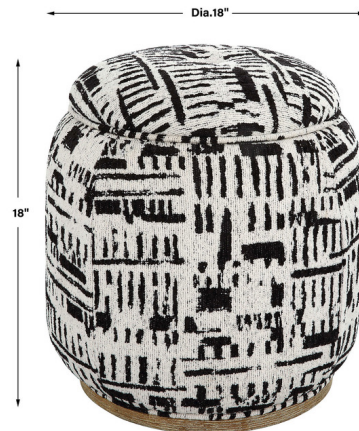

By Uttermost

Description

A statement abstract also acting as a neutral, the Dialogue accent stool features a black and off white pattern over an oak finished solid wood base with beige ceruse. Top is removable for extra storage.

Specifications

COLOR	Black / White
BODY FINISH	Oak
WATTAGE	N/A
DIMMER	N/A
DIMENSIONS	18"W x 18"H x 18"D
BULB	N/A
COUNTRY OF ORIGIN	China

Shown in oak / black / white

CLICK TO VIEW PRODUCT

Notes: