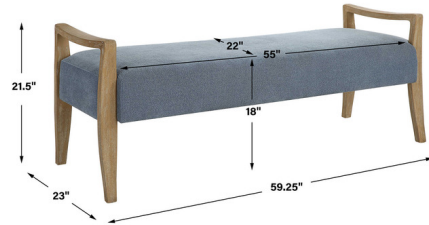

## Daylight Bench By Uttermost

### Description

A gently curved solid wood frame in a natural oak finish surrounds the generous seat tailored in sky blue polyester. Seat height is 18 inch.

Shown in natural oak / sky blue

### Specifications

COLOR	Sky Blue
BODY FINISH	Natural Oak
WATTAGE	N/A
DIMMER	N/A
DIMENSIONS	59.25"W x 23"H x 23"D
BULB	N/A
COUNTRY OF ORIGIN	China

CLICK TO VIEW PRODUCT

Notes: