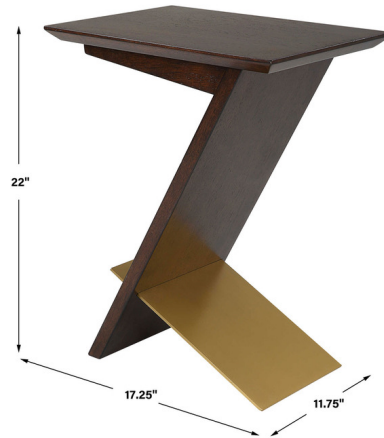

By Uttermost

Description

A thick stainless steel plate in plated brushed brass pierces through the rubber wood support in the Breakthrough accent table. Finished in a rich deep brown finish with warm undertones.

Shown in deep brown wood / brass

Specifications

COLOR	Brass
BODY FINISH	Deep Brown Wood
WATTAGE	N/A
DIMMER	N/A
DIMENSIONS	17.25"W x 22"H x 11.75"D
BULB	N/A
COUNTRY OF ORIGIN	China

CLICK TO VIEW PRODUCT

Notes: