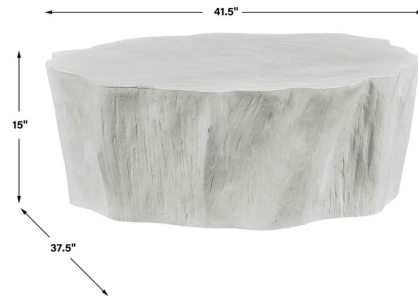

### Description

A cast replication of a natural tree trunk, the Woods Edge Coffee table features deep textures and grains finished with a matte topcoat.

Shown in brown

### Specifications

COLOR	Brown
BODY FINISH	N/A
WATTAGE	N/A
DIMMER	N/A
DIMENSIONS	41.5"W x 15"H x 37.5"D
BULB	N/A
COUNTRY OF ORIGIN	Indonesia

CLICK TO VIEW PRODUCT

Notes: