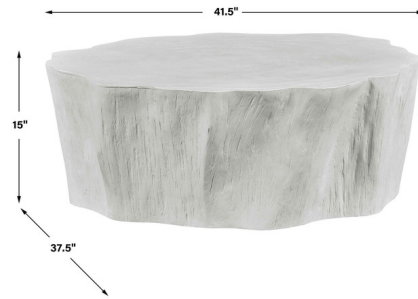

Lightology

lightology.com
866-954-4489
05-16-26

Project: _____

Company: _____

Location: _____ Fixture Type: _____

SPEC #: **UTT1301927**

Approved On: _____ Approved By: _____

Woods Edge Coffee Table

By Uttermost

Description

A cast replication of a natural tree trunk, the Woods Edge Coffee table features deep textures and grains finished with a matte topcoat.

Shown in white

Specifications

COLOR	White
BODY FINISH	N/A
WATTAGE	N/A
DIMMER	N/A
DIMENSIONS	41.5"W x 15"H x 37.5"D
BULB	N/A
COUNTRY OF ORIGIN	Indonesia