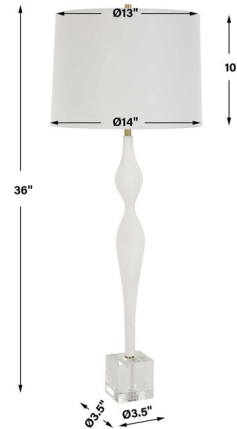

Shown in white / white

CLICK TO VIEW PRODUCT

Notes: