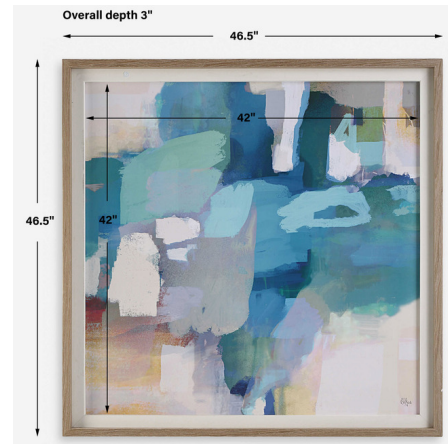

By Uttermost

Description

Featuring shades of azure and cyan with pops of white and yellow scattered about, the Continue On Framed Print adds tranquility to any space. The print is accentuated by a white linen liner and a pine wood frame finished in a light gray stain with white wash accents. Artwork by Lisa Ridgers.

Shown in muted color tones

Specifications

COLOR	Muted Color Tones
BODY FINISH	N/A
WATTAGE	N/A
DIMMER	N/A
DIMENSIONS	46.5"W x 46.5"H x 3"D
BULB	N/A
COUNTRY OF ORIGIN	China

CLICK TO VIEW PRODUCT

Notes: