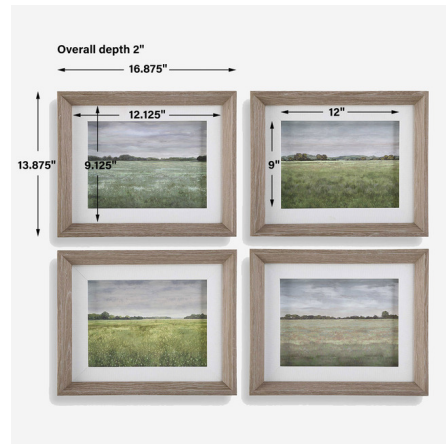

## Quiet Meadows Framed Art Set of 4 By Uttermost

### Description

Depicting the four seasons, this set of four serene landscapes showcases a breathtaking field and the natural changes that unfold. Each print is complemented by a natural linen liner and a pine wood frame with a light white wash. Artwork by Paul Duncan. Set of 4.

Shown in pine / muted color tones

### Specifications

COLOR	Muted Color Tones
BODY FINISH	Pine
WATTAGE	N/A
DIMMER	N/A
DIMENSIONS	16.875"W x 13.875"H x 2"D
BULB	N/A
COUNTRY OF ORIGIN	China

CLICK TO VIEW PRODUCT

Notes: