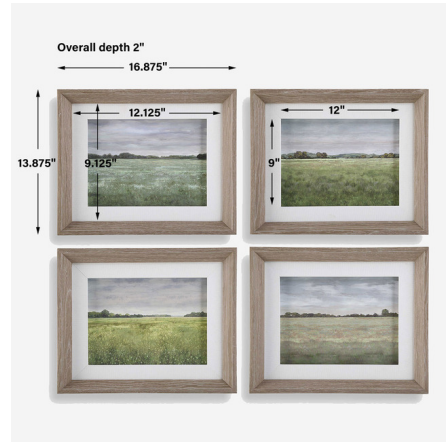

Description

Depicting the four seasons, this set of four serene landscapes showcases a breathtaking field and the natural changes that unfold. Each print is complemented by a natural linen liner and a pine wood frame with a light white wash. Artwork by Paul Duncan. Set of 4.

Shown in pine / muted color tones

Specifications

COLOR	Muted Color Tones
BODY FINISH	Pine
WATTAGE	N/A
DIMMER	N/A
DIMENSIONS	16.875"W x 13.875"H x 2"D
BULB	N/A
COUNTRY OF ORIGIN	China

CLICK TO VIEW PRODUCT