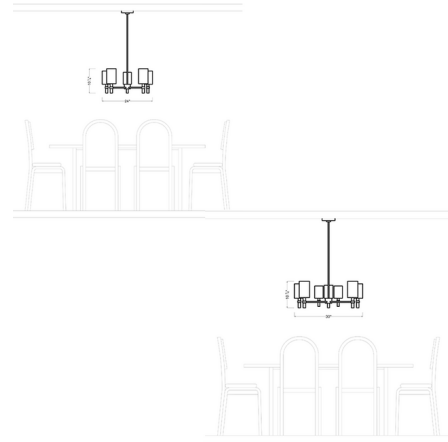

Description

The Manor Chandelier brings a clean simplicity to your interior space. The smooth frame holds ribbed stems that are topped with cylindrical linen shades that cast warm shadows of light across your room.

Specifications

COLOR White Linen
BODY FINISH Midnight Black
WATTAGE 300W
DIMMER Standard 120V
DIMENSIONS 24"W x 10.25"H
BULB NOT INCLUDED 5 x B10/Candelabra (E12)/60W/120V Incandescent
OTHER BULB OPTIONS 5 x B10/Candelabra (E12)/120V LED
COUNTRY OF ORIGIN China

Technical Information

PRODUCT DIMENSIONS Downloads: One 6" and Three 12" Included

Notes:

Shown in midnight black / white linen

CLICK TO VIEW PRODUCT