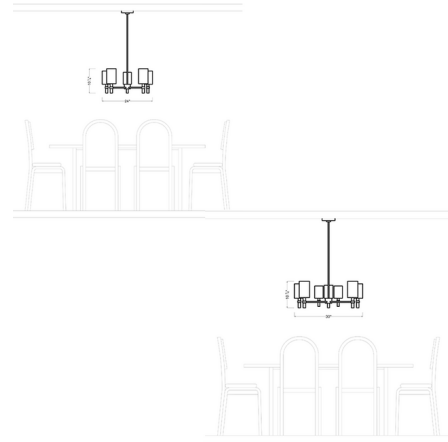

### Description

The Manor Chandelier brings a clean simplicity to your interior space. The smooth frame holds ribbed stems that are topped with cylindrical linen shades that cast warm shadows of light across your room.

### Specifications

COLOR . . . . . White Linen  
BODY FINISH . . . . . Midnight Black  
WATTAGE . . . . . 300W  
DIMMER . . . . . Standard 120V  
DIMENSIONS . . . . . 24"W x 10.25"H  
BULB NOT INCLUDED . . . . . 5 x B10/Candelabra (E12)/60W/120V Incandescent  
OTHER BULB OPTIONS . . . . . 5 x B10/Candelabra (E12)/120V LED  
COUNTRY OF ORIGIN . . . . . China

### Technical Information

PRODUCT DIMENSIONS . . . . . Downloads: One 6" and Three 12" Included

Notes:

Shown in midnight black / white linen

CLICK TO VIEW PRODUCT