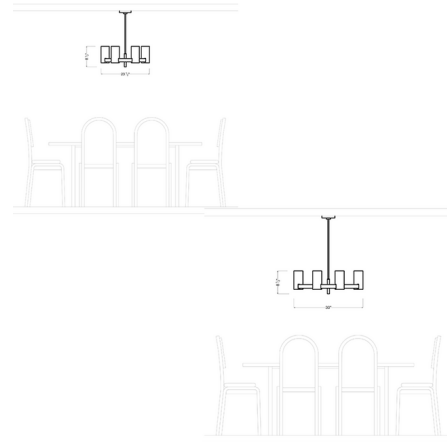

Description

The Rhode Chandelier brings a clean beauty to your interior space. The smooth frame holds etched glass diffusers that casts warm shadows of light across your room.

Specifications

COLOR Etched Glass
BODY FINISH Satin Brass
WATTAGE 360W
DIMMER Standard 120V
DIMENSIONS 23.5"W x 8.5"H
BULB NOT INCLUDED 6 x A19/Medium (E26)/60W/120V Incandescent
OTHER BULB OPTIONS 6 x A19/Medium (E26)/120V LED
COUNTRY OF ORIGIN China

Technical Information

PRODUCT DIMENSIONS Downloads: One 6" and Three 12" Included

Notes:

Shown in satin brass / etched glass

CLICK TO VIEW PRODUCT