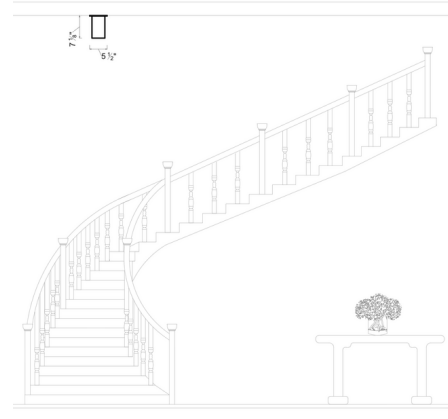

Description

The Archer Ceiling Light brings a simple, industrial look to your interior space. The smooth cylinder casts warm shadows of light, down across your room. Includes a 5.5 inch mounting plate.

Shown in chrome

Specifications

COLOR	N/A
BODY FINISH	Chrome
WATTAGE	60W
DIMMER	Standard 120V
DIMENSIONS	5.5"W x 7.125"H
BULB NOT INCLUDED	1 x A19/Medium (E26)/60W/120V Incandescent
COUNTRY OF ORIGIN	China