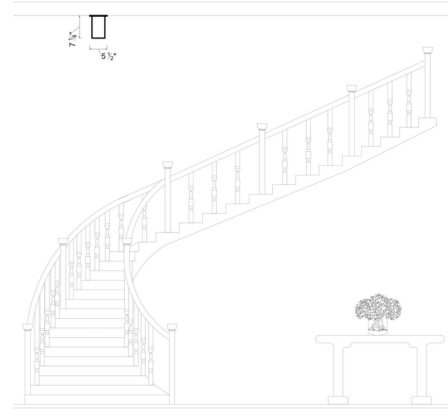

Shown in chrome

Specifications

COLOR . . . . . N/A
BODY FINISH . . . . . Chrome
WATTAGE 60W
DIMMER . . . . . Standard 120V
DIMENSIONS . . . . . 5.5"W x 7.125"H
BULB NOT INCLUDED . . . . . 1 x A19/Medium (E26)/60W/120V Incandescent
COUNTRY OF ORIGIN . . . . . China

CLICK TO VIEW PRODUCT

Notes: