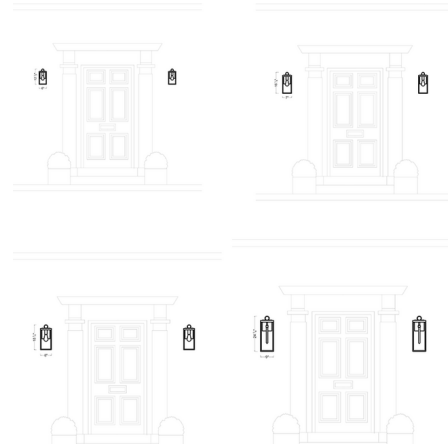

Lightology

lightology.com
866-954-4489
04-21-26

Project: _____

Company: _____

Location: _____ Fixture Type: _____

SPEC #: **VCS1302035**

Approved On: _____ Approved By: _____

Howell Outdoor Wall Sconce By Visual Comfort Studio

Description

The Howell Outdoor Wall Sconce brings a clean minimalism to your your exterior space. The smooth frame has replaceable Clear or White glass to create the look you want while casting warm shadows of light across your area.

Shown in antique bronze / clear / white

Specifications

COLOR Clear / White
BODY FINISH Antique Bronze
WATTAGE 60W
DIMMER Standard 120V
DIMENSIONS 6"W x 12.5"H x 5.75"D
BULB NOT INCLUDED 1 x Edison ST-Shape/Medium (E26)/60W/120V Incandescent
OTHER BULB OPTIONS 1 x A19/Medium (E26)/120V Incandescent
1 x A19/Medium (E26)/120V LED
1 x Edison ST-Shape/Medium (E26)/120V LED
COUNTRY OF ORIGIN China