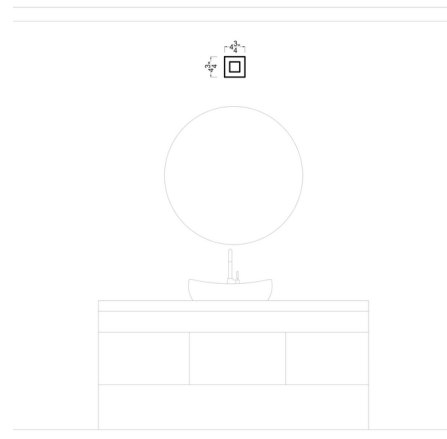

Description

The Brander Wall Sconce brings a geometric vibe to your interior space. The smooth steel frame holds an acrylic diffuser that casts warm shadows of light across your room.

Specifications

COLOR Frosted
BODY FINISH Satin Brass
WATTAGE 7W
DIMMER Standard 120V
DIMENSIONS 4.75"W x 4.75"H x 2.25"D
INTEGRATED LED MODULE 1 x LED/7W/120V LED
COUNTRY OF ORIGIN China

Technical Information

LAMP LIFE 50000 hours
COLOR RENDERING 90 CRI
LAMP COLOR 3000K
LUMENS/WATT 46.71
LUMINOUS FLUX 327 lumens

Shown in satin brass / frosted

CLICK TO VIEW PRODUCT

Notes: