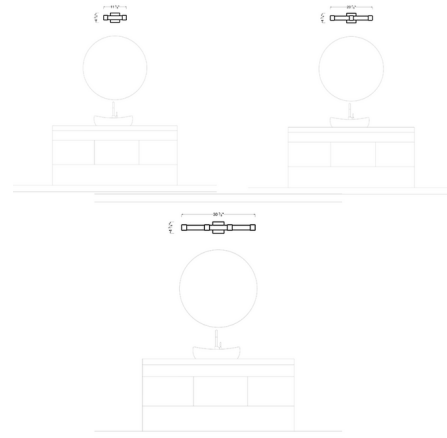

Shown in midnight black / frosted