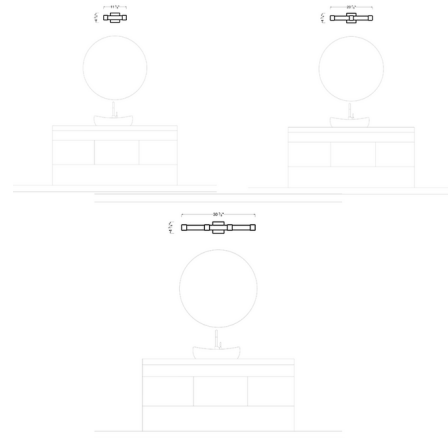

Shown in midnight black / frosted