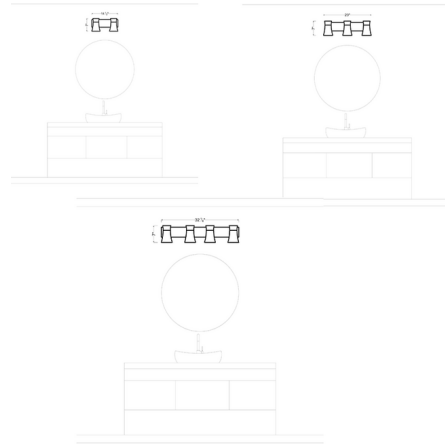

Shown in midnight black / milk