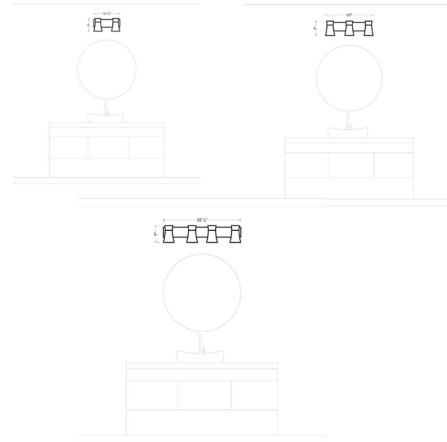

By Visual Comfort Studio

Description

The Roy Bathroom Vanity Light brings a clean, decorative look to your interior space. The smooth frame holds slightly flared glass diffusers that casts warm shadows of light across your room.

Shown in midnight black / milk

Specifications

COLOR	Milk
BODY FINISH	Midnight Black
WATTAGE	120W
DIMMER	Standard 120V
DIMENSIONS	14.5"W x 7"H x 7"D
BULB NOT INCLUDED	2 x A19/Medium (E26)/60W/120V Incandescent
OTHER BULB OPTIONS	2 x A19/Medium (E26)/120V LED
COUNTRY OF ORIGIN	Viet Nam