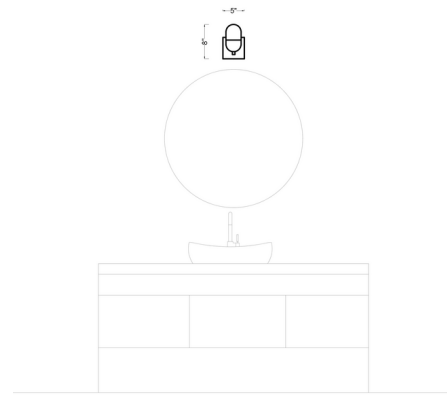

CLICK TO VIEW PRODUCT

Notes: