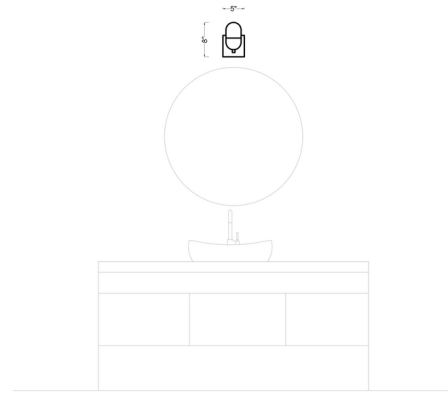

CLICK TO VIEW PRODUCT

Notes: