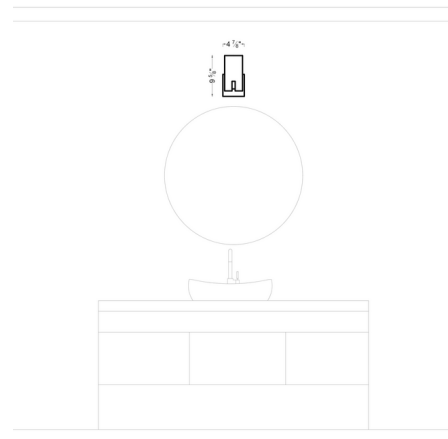

CLICK TO VIEW PRODUCT

Notes: