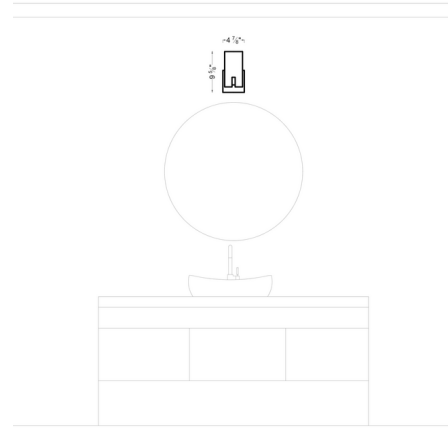

CLICK TO VIEW PRODUCT

Notes: