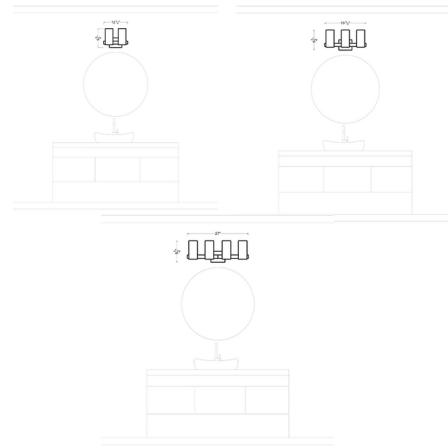

Description

The Rhode Bathroom Vanity Light brings a clean beauty to your interior space. The smooth frame holds etched glass diffusers that casts warm shadows of light across your room.

Specifications

COLOR Etched Glass
BODY FINISH Brushed Steel
WATTAGE 120W
DIMMER Standard 120V
DIMENSIONS 12.125"W x 9.625"H x 5.5"D
BULB NOT INCLUDED 2 x A19/Medium (E26)/60W/120V Incandescent
OTHER BULB OPTIONS 2 x A19/Medium (E26)/120V LED
COUNTRY OF ORIGIN China

Shown in brushed steel / etched glass

CLICK TO VIEW PRODUCT

Notes: