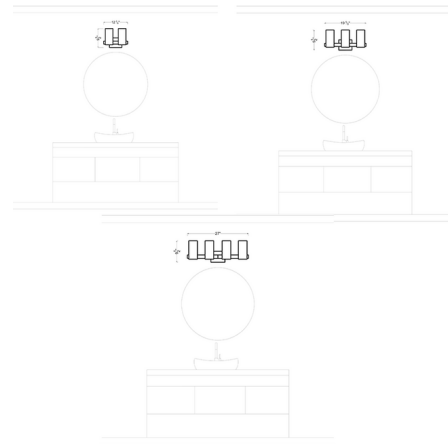

Lightology

lightology.com
866-954-4489
04-25-26

Project: _____

Company: _____

Location: _____ Fixture Type: _____

SPEC #: **VCS1302095**

Approved On: _____ Approved By: _____

Rhode Bathroom Vanity Light By Visual Comfort Studio

Description

The Rhode Bathroom Vanity Light brings a clean beauty to your interior space. The smooth frame holds etched glass diffusers that casts warm shadows of light across your room.

Specifications

COLOR . . . . . Etched Glass
BODY FINISH . . . . . Brushed Steel
WATTAGE 120W
DIMMER . . . . . Standard 120V
DIMENSIONS . . . . . 12.125"W x 9.625"H x 5.5"D
BULB NOT INCLUDED . . . . . 2 x A19/Medium (E26)/60W/120V Incandescent
OTHER BULB OPTIONS . . . . . 2 x A19/Medium (E26)/120V LED
COUNTRY OF ORIGIN . . . . . China

CLICK TO VIEW PRODUCT

Notes: