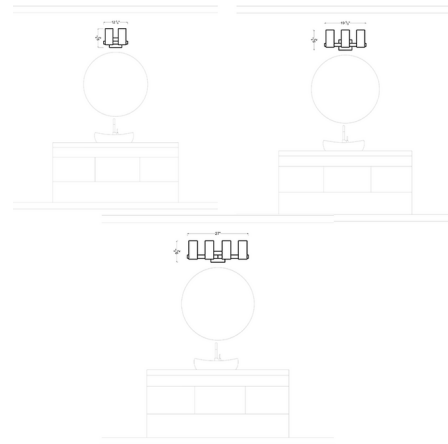

Description

The Rhode Bathroom Vanity Light brings a clean beauty to your interior space. The smooth frame holds etched glass diffusers that casts warm shadows of light across your room.

Shown in satin brass / etched glass

Specifications

COLOR	Etched Glass
BODY FINISH	Satin Brass
WATTAGE	180W
DIMMER	Standard 120V
DIMENSIONS	19.625"W x 9.5"H x 5.5"D
BULB NOT INCLUDED	3 x A19/Medium (E26)/60W/120V Incandescent
OTHER BULB OPTIONS	3 x A19/Medium (E26)/120V LED
COUNTRY OF ORIGIN	China