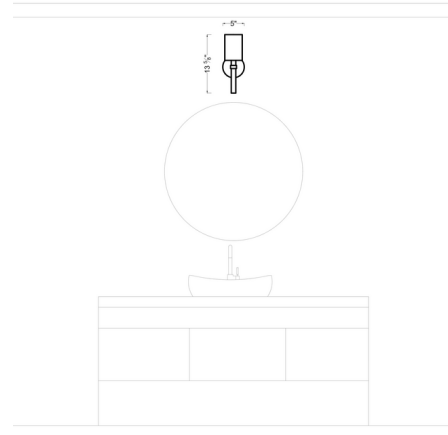

Description

The Manor Wall Sconce brings a clean simplicity to your interior space. The ribbed stem holds a cylindrical linen shade that casts warm light across your room.

Specifications

COLOR White Linen
BODY FINISH Satin Brass
WATTAGE 40W
DIMMER Standard 120V
DIMENSIONS 6"W x 7.75"H x 5.75"D
BULB NOT INCLUDED 1 x B10/Candelabra (E12)/40W/120V Incandescent
OTHER BULB OPTIONS 1 x B10/Candelabra (E12)/120V LED
COUNTRY OF ORIGIN China

Shown in satin brass / white linen

CLICK TO VIEW PRODUCT

Notes: