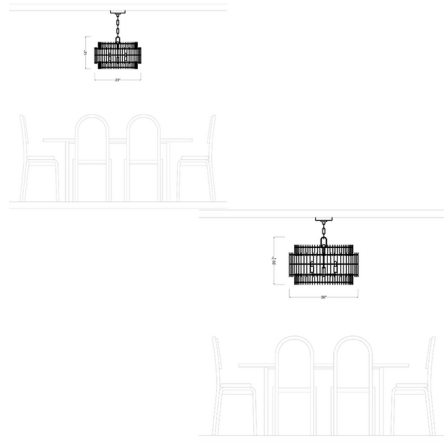

### Description

The Elio Chandelier brings a clean, nature inspired look to your interior space. The wide, round tiered steel frame is wrapped with natural bamboo and casts warm shadows of light across your room.

### Specifications

COLOR . . . . . N/A  
BODY FINISH . . . . . White  
WATTAGE . . . . . 20W  
DIMMER . . . . . Standard 120V  
DIMENSIONS . . . . . 23"W x 16"H  
BULB NOT INCLUDED . . . . . 4 x B10/Candelabra (E12)/5W/120V LED  
COUNTRY OF ORIGIN . . . . . China

### Technical Information

PRODUCT DIMENSIONS . . . . . Adjustable Chain Length: 60"

Notes:

Shown in white

CLICK TO VIEW PRODUCT