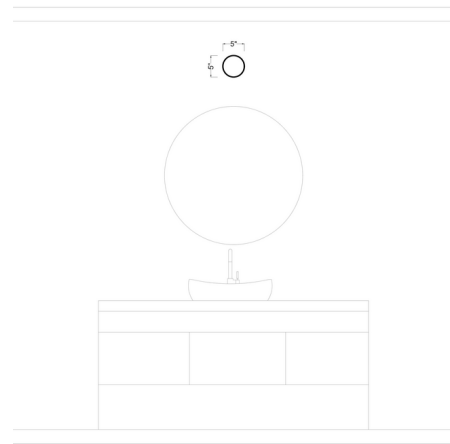

Description

The Syrie Wall Sconce brings a clean elegance to your interior space. The swirled steel frame holds a simple glass dome that casts warm shadows of light across your room.

Specifications

COLOR	Milk
BODY FINISH	Polished Nickel
WATTAGE	14W
DIMMER	Standard 120V
DIMENSIONS	5"W x 5"H x 4.75"D
INTEGRATED LED MODULE	1 x LED/14W/120V LED
COUNTRY OF ORIGIN	Viet Nam

Technical Information

LAMP LIFE	50000 hours
COLOR RENDERING	90 CRI
LAMP COLOR	2700K
LUMENS/WATT	71.43
LUMINOUS FLUX	1000 lumens

Shown in polished nickel / milk

CLICK TO VIEW PRODUCT

Notes: