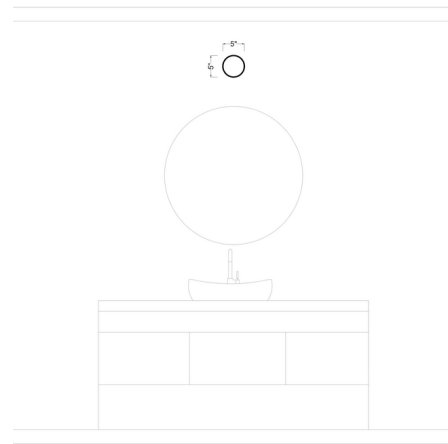

### Description

The Syrie Wall Sconce brings a clean elegance to your interior space. The swirled steel frame holds a simple glass dome that casts warm shadows of light across your room.

### Specifications

COLOR	Milk
BODY FINISH	Polished Nickel
WATTAGE	14W
DIMMER	Standard 120V
DIMENSIONS	5"W x 5"H x 4.75"D
INTEGRATED LED MODULE	1 x LED/14W/120V LED
COUNTRY OF ORIGIN	Viet Nam

### Technical Information

LAMP LIFE	50000 hours
COLOR RENDERING	90 CRI
LAMP COLOR	2700K
LUMENS/WATT	71.43
LUMINOUS FLUX	1000 lumens

Shown in polished nickel / milk

CLICK TO VIEW PRODUCT

Notes: