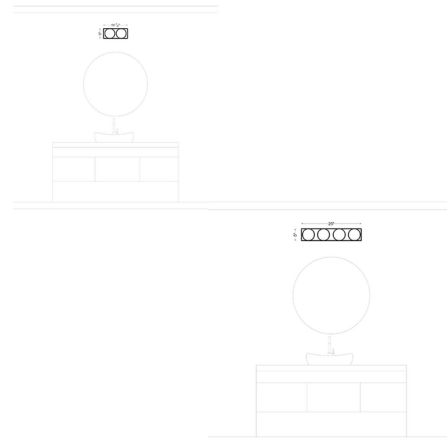

By Visual Comfort Studio

Description

The Syrie Bathroom Vanity Light brings a clean elegance to your interior space. The smooth backplate holds swirled steel frames with simple glass domes that cast warm shadows of light across your room. May be mounted horizontally or vertically.

Specifications

COLOR Milk
BODY FINISH Aged Iron
WATTAGE 28W
DIMMER Standard 120V
DIMENSIONS 11.875"W x 5"H x 4.75"D
INTEGRATED LED MODULE 2 x LED/14W/120V LED
COUNTRY OF ORIGIN Viet Nam

Technical Information

LAMP LIFE 50000 hours
COLOR RENDERING 90 CRI
LAMP COLOR 2700K
LUMENS/WATT 71.43
LUMINOUS FLUX 1000 lumens

Shown in aged iron / milk

CLICK TO VIEW PRODUCT

Notes: