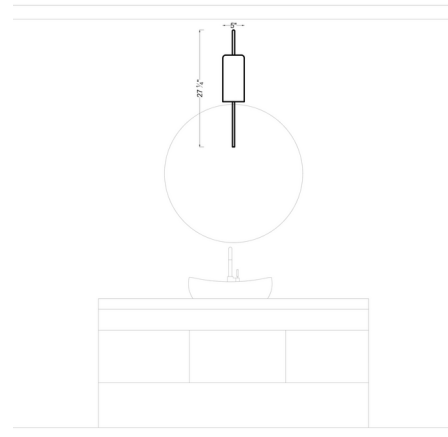

CLICK TO VIEW PRODUCT

Notes: