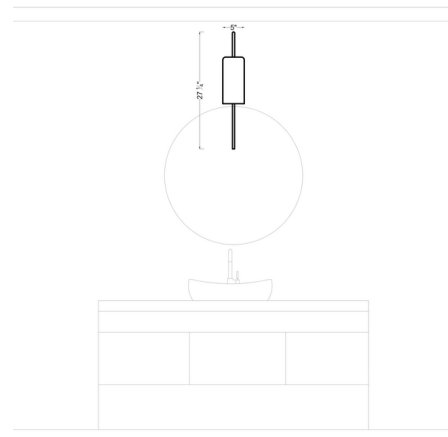

CLICK TO VIEW PRODUCT

Notes: