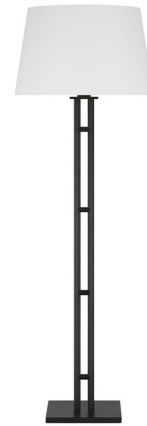

## Haddon Floor Lamp

By Visual Comfort Studio

### Description

The Haddon Floor Lamp brings a clean masculine look to your interior space. The simplistic body is topped with a slightly tapered linen shade that casts warm shadows of light across your room. On/Off switch is located on the lamp socket.

Shown in aged iron / white linen

### Specifications

COLOR . . . . . White Linen  
BODY FINISH . . . . . Aged Iron  
WATTAGE . . . . . 9W  
DIMMER . . . . . N/A  
DIMENSIONS . . . . . 20"W x 59.375"H  
BULB INCLUDED . . . . . 1 x A19/Medium (E26)/9W/120V LED  
COUNTRY OF ORIGIN . . . . . Philippines