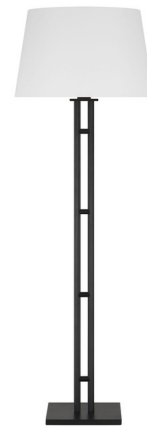

## Haddon Floor Lamp

By Visual Comfort Studio

### Description

The Haddon Floor Lamp brings a clean masculine look to your interior space. The simplistic body is topped with a slightly tapered linen shade that casts warm shadows of light across your room. On/Off switch is located on the lamp socket.

Shown in aged iron / white linen

### Specifications

COLOR . . . . . White Linen  
BODY FINISH . . . . . Aged Iron  
WATTAGE . . . . . 9W  
DIMMER . . . . . N/A  
DIMENSIONS . . . . . 20"W x 59.375"H  
BULB INCLUDED . . . . . 1 x A19/Medium (E26)/9W/120V LED  
COUNTRY OF ORIGIN . . . . . Philippines