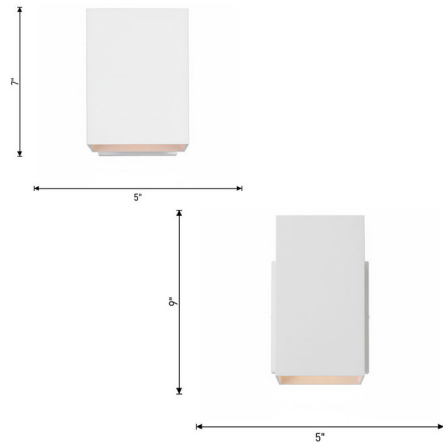

By Visual Comfort Studio

Description

The Pohl Square Outdoor Wall Light brings a clean architectural look to your interior space. The heavy duty squared aluminum frame casts warm light in your area. Note: Textured White is not available with LED light.

Shown in textured black

Specifications

COLOR	N/A
BODY FINISH	Textured Black
WATTAGE	65W
DIMMER	Standard 120V
DIMENSIONS	5"W x 7"H x 7.75"D
BULB NOT INCLUDED	1 x BR30/Medium (E26)/65W/120V Incandescent
OTHER BULB OPTIONS	1 x BR30/Medium (E26)/120V LED
COUNTRY OF ORIGIN	China