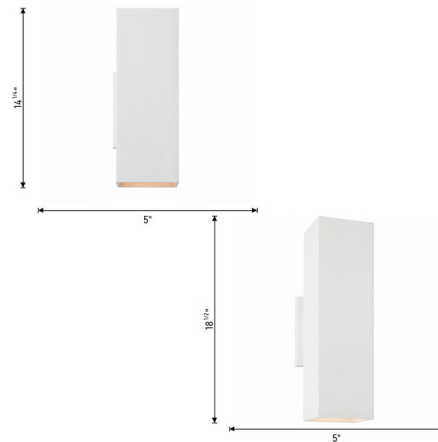

Shown in textured black

CLICK TO VIEW PRODUCT

Notes: