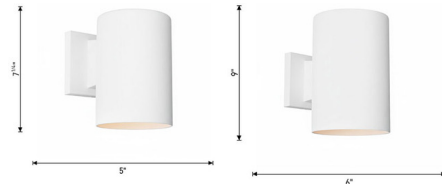

CLICK TO VIEW PRODUCT

Notes: