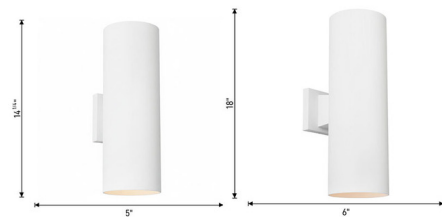

CLICK TO VIEW PRODUCT

Notes: