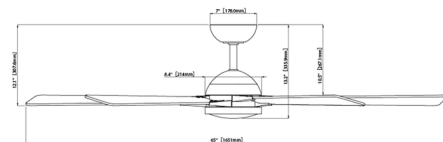

CLICK TO VIEW PRODUCT

Notes: