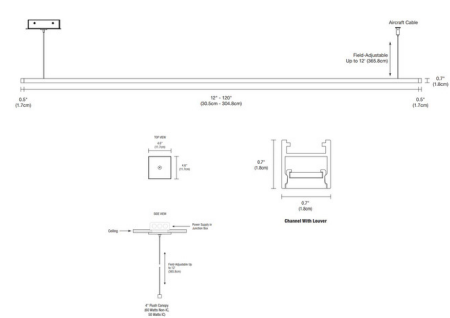

Lightology

lightology.com
866-954-4489
04-25-26

Project: _____
Company: _____
Location: _____ Fixture Type: _____
SPEC #: **EDG1302287**
Approved On: _____ Approved By: _____

Zipp Suspension w/End Feed Power/White Louver - Open Box

By PureEdge Lighting

Description

Zipp Downlight Suspension with Power is a linear LED fixture that features even, direct light without LED spots. Zipp is available with one canopy in a 48 inch length and features a diffused white lens with 100 degree beam, white louver, White finish and 2700K color temperature. Supplied with adjustable 12 foot coaxial and aircraft cables. Includes one square end feed canopy which mounts to a standard junction box with a 120V/24VDC electronic low voltage LED power supply included. Dimmable with an electronic low voltage dimmer, sold separately. Fixture includes a 5 year warranty. Optional accessories and dimmer control sold separately. Product is built to order.

Specifications

COLOR . . . . . White / White Louver
BODY FINISH . . . . . White
WATTAGE 28W
DIMMER . . . . . Low Voltage Electronic
DIMENSIONS . . . . . 48"L x 0.7"W x 0.7"H
INTEGRATED LED MODULE . . . . . 4 x LED/7W/24V LED

Technical Information

LAMP LIFE . . . . . 50000 hours
BEAM ANGLE . . . . . 100°
COLOR RENDERING . . . . . 95 CRI
LAMP COLOR 2700K
LUMENS/WATT 119.43
LUMINOUS FLUX . . . . . 836 lumens

Shown in white / white / white louver

CLICK TO VIEW PRODUCT

Notes: _____