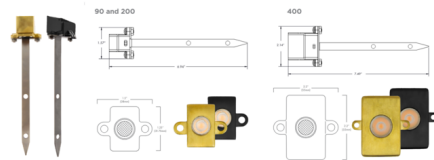

By Brilliance

Description

The 12V Outdoor Mini Beam is the perfect fixture to bring light to hard-to-reach places. Designed for under water, in a water feature, under stairs, stone walls, stone lanterns, or any small space. This directional fixture solves the issue of fitting a fixture into a small area. Available in two sizes, 2700K and 3000K static white color temperature options, and three lumen package options Small: 90 lumens (1.5 watt), Small: 200 lumens (3 watt), or Large: 400 lumens (6 watt). Amber, Green and Blue available in small 90 lumen option only. Includes 12 foot lead and pre-assembled with the Stake and Shield accessory. Can be paired with the Gutter Mount accessory, sold separately. Note: Required 12V low voltage magnetic transformer, sold separately. Dimmable with Brilliance Dimmer and most magnetic transformers.

Specifications

COLOR N/A
BODY FINISH Brass
WATTAGE 1.5W
DIMMER Low Voltage Magnetic
DIMENSIONS 1.5"W x 1.25"H
INTEGRATED LED MODULE 1 x LED/1.5W/12V LED

Technical Information

LAMP LIFE 30000 hours
BEAM ANGLE 36°
COLOR RENDERING 90 CRI
LAMP COLOR BLUE
LUMENS/WATT 60.00
LUMINOUS FLUX 90 lumens

Shown in brass

CLICK TO VIEW PRODUCT

Notes: