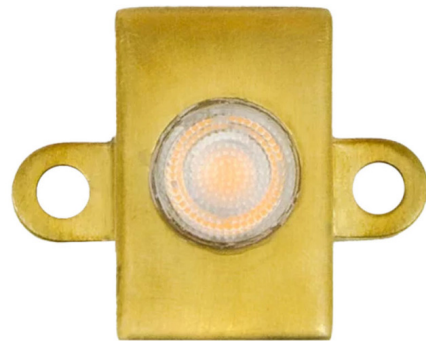

Lightology

lightology.com
866-954-4489
05-24-26

Project: _____

Company: _____

Location: _____ Fixture Type: _____

SPEC #: **BRI1302336**

Approved On: _____ Approved By: _____

Mini Beam Outdoor Mini Light with Stake/Shield 12V

By Brilliance

Description

The 12V Outdoor Mini Beam is the perfect fixture to bring light to hard-to-reach places. Designed for under water, in a water feature, under stairs, stone walls, stone lanterns, or any small space. This directional fixture solves the issue of fitting a fixture into a small area. Available in two sizes, 2700K and 3000K static white color temperature options, and three lumen package options Small: 90 lumens (1.5 watt), Small: 200 lumens (3 watt), or Large: 400 lumens (6 watt). Amber, Green and Blue available in small 90 lumen option only. Includes 12 foot lead and pre-assembled with the Stake and Shield accessory. Can be paired with the Gutter Mount accessory, sold separately. Note: Required 12V low voltage magnetic transformer, sold separately. Dimmable with Brilliance Dimmer and most magnetic transformers.

Specifications

COLOR N/A
BODY FINISH Brass
WATTAGE 1.5W
DIMMER Low Voltage Magnetic
DIMENSIONS 1.5"W x 1.25"H
INTEGRATED LED MODULE 1 x LED/1.5W/12V LED

Technical Information

LAMP LIFE 30000 hours
BEAM ANGLE 36°
COLOR RENDERING 90 CRI
LAMP COLOR BLUE
LUMENS/WATT 60.00
LUMINOUS FLUX 90 lumens

Shown in brass

CLICK TO VIEW PRODUCT

Notes: