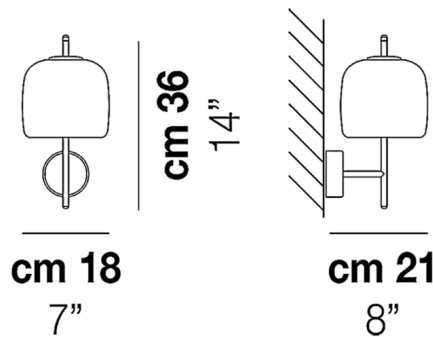

CLICK TO VIEW PRODUCT

Notes: