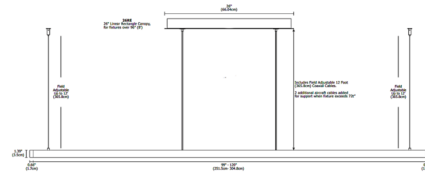

CLICK TO VIEW PRODUCT

Notes: