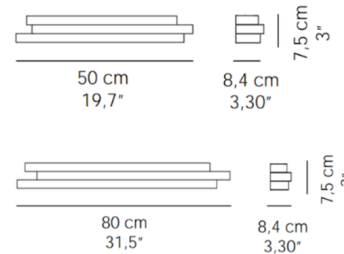

Shown in white

Specifications

COLOR	N/A
BODY FINISH	White
WATTAGE	12W
DIMMER	Not Dimmable
DIMENSIONS	19.7"W x 3"H x 3.3"D
INTEGRATED LED MODULE	1 x LED/12W/120V LED

Technical Information

LAMP COLOR	2700K
LUMENS/WATT	108.33
LUMINOUS FLUX	1300 lumens