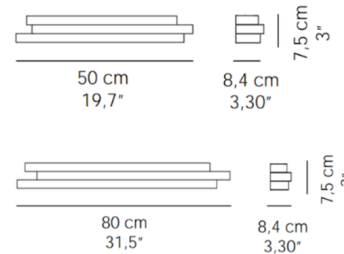

Specifications

COLOR	N/A
BODY FINISH	White
WATTAGE	12W
DIMMER	Not Dimmable
DIMENSIONS	19.7"W x 3"H x 3.3"D
INTEGRATED LED MODULE	1 x LED/12W/120V LED

Technical Information

LAMP COLOR	2700K
LUMENS/WATT	108.33
LUMINOUS FLUX	1300 lumens

CLICK TO VIEW PRODUCT

Notes: