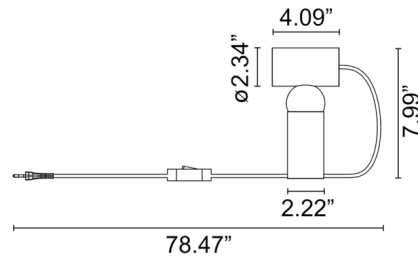

Specifications

| | |
|-------------------|---------------------------|
| COLOR | N/A |
| BODY FINISH | Linon |
| WATTAGE | 6W |
| DIMMER | N/A |
| DIMENSIONS | 4.09"W x 7.99"H |
| BULB NOT INCLUDED | 1 x MR16/GU10/6W/120V LED |

Technical Information

| | |
|--------------------|--------------------|
| PRODUCT DIMENSIONS | Cord Length: 78.7" |
| LUMENS/WATT | 102.50 |
| LUMINOUS FLUX | 615 lumens |

Shown in linen

CLICK TO VIEW PRODUCT