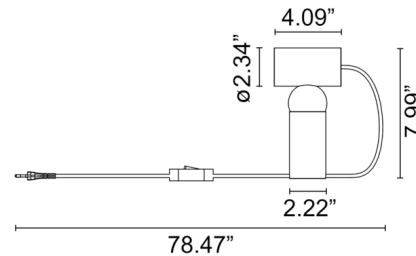

Specifications

COLOR	N/A
BODY FINISH	Tomato
WATTAGE	6W
DIMMER	N/A
DIMENSIONS	4.09"W x 7.99"H
BULB NOT INCLUDED	1 x MR16/GU10/6W/120V LED

Technical Information

LUMENS/WATT	102.50
LUMINOUS FLUX	615 lumens

Shown in tomato