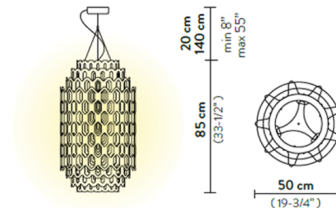

By Slamp

Description

The Chantal Pendant displays concentric, hexagonal shapes that create a honeycomb shade. The Cristalflex and Lentiflex materials allow for stunning ambient light that will elevate any space.

Shown in orange

Specifications

COLOR	Orange
BODY FINISH	N/A
WATTAGE	84W
DIMMER	Standard 120V
DIMENSIONS	19.75"W x 33.5"H
BULB NOT INCLUDED	7 x A19/Medium (E26)/12W/120V LED
COUNTRY OF ORIGIN	Italy

CLICK TO VIEW PRODUCT