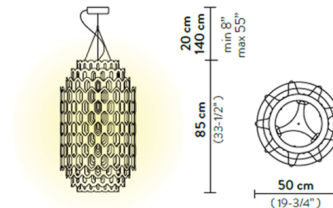

### Description

The Chantal Pendant displays concentric, hexagonal shapes that create a honeycomb shade. The Cristalflex and Lentiflex materials allow for stunning ambient light that will elevate any space.

### Specifications

COLOR	Orange
BODY FINISH	N/A
WATTAGE	84W
DIMMER	Standard 120V
DIMENSIONS	19.75"W x 33.5"H
BULB NOT INCLUDED	7 x A19/Medium (E26)/12W/120V LED
COUNTRY OF ORIGIN	Italy

CLICK TO VIEW PRODUCT