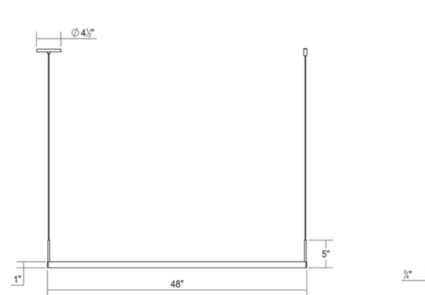

CLICK TO VIEW PRODUCT

Notes: