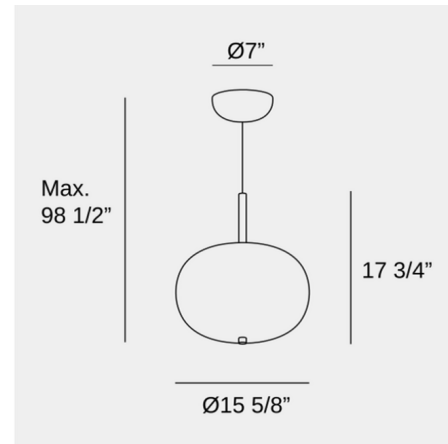

Shown in dark wood / opal

CLICK TO VIEW PRODUCT

Notes: